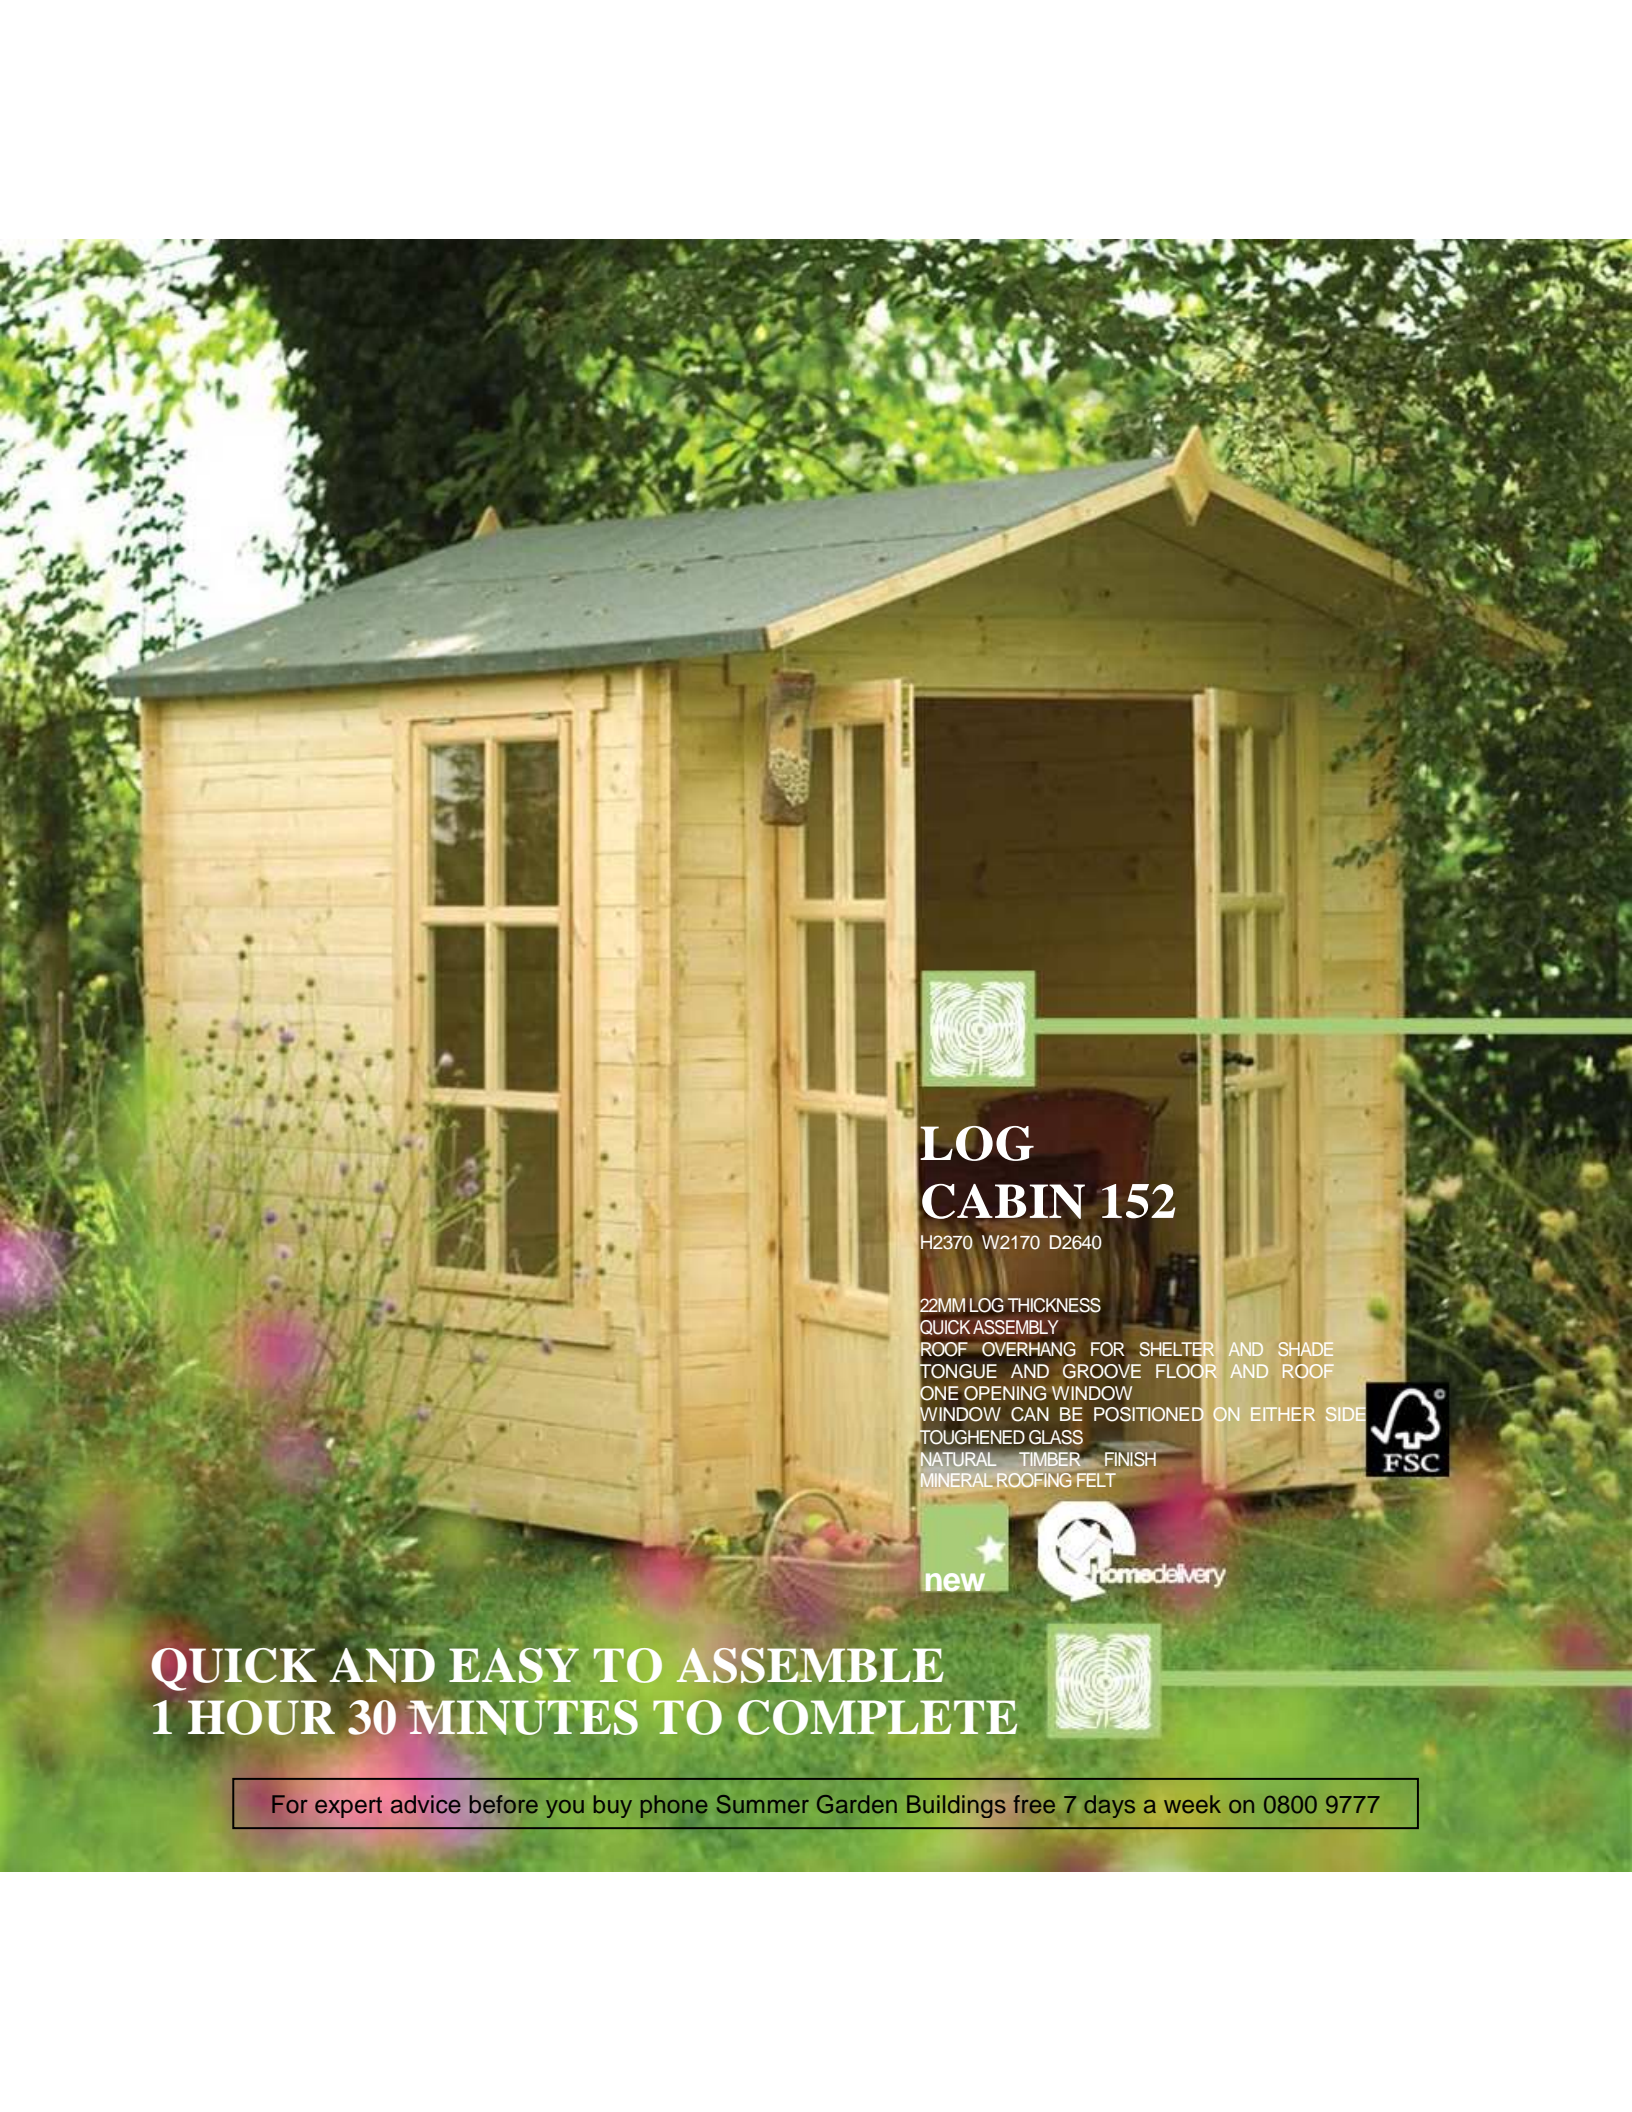

# LOG CABIN SUMMER HOUSE

To create a unique space to work, chill out  
or just escape to at the end of one of those days.  
Beautifully designed and superbly engineered.

This superb value log cabin is available from Summer Garden Buildings at surprisingly affordable prices.

# LOG CABIN 152

H2370 W2170 D2640

22MM LOG THICKNESS  
QUICK ASSEMBLY  
ROOF OVERHANG FOR SHELTER AND SHADE  
TONGUE AND GROOVE FLOOR AND ROOF  
ONE OPENING WINDOW  
WINDOW CAN BE POSITIONED ON EITHER SIDE  
TOUGHENED GLASS  
NATURAL TIMBER FINISH  
MINERAL ROOFING FELT